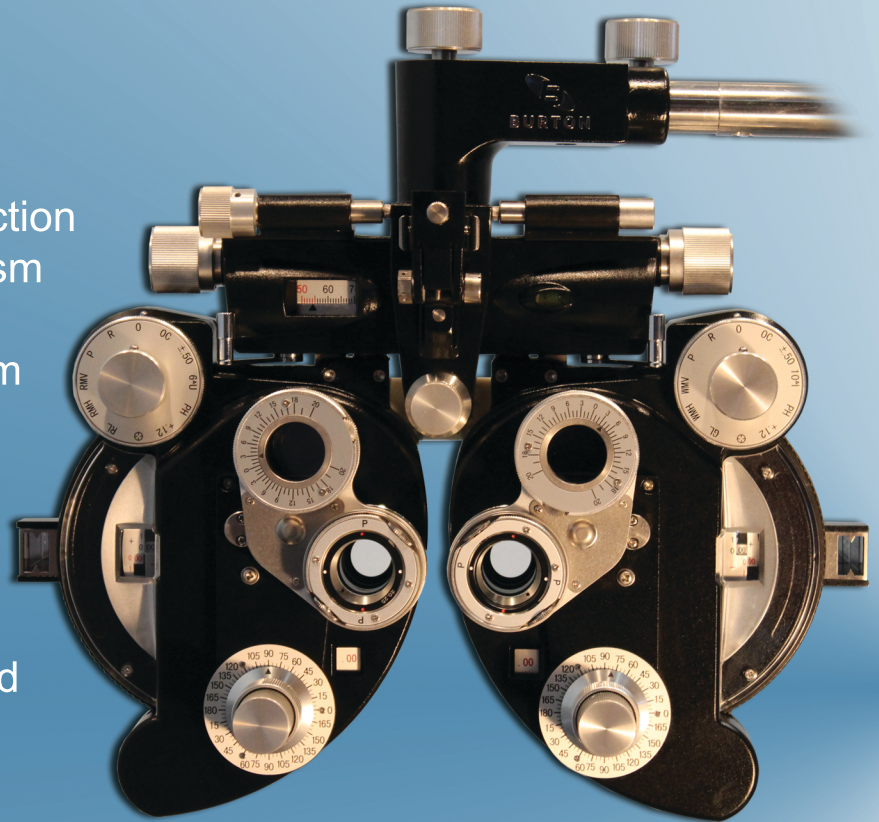

BURTON

Burton BR8500 Manual Refractor

Since 1947, Burton has set the standard for exceptional quality, value, service and support.

The Burton BR8500 manual refractor provides the perfect blend of style, function, precision and quality.

- Attractive proven design
- Precision excellence in refraction
- Cross cylinder and rotary prism wide field of view
- Employs a unique mechanism in the convergence system
- Greater testing range with the use of auxiliary lenses
- Oil Free bearings provide greater precision & durability
- High-grade coating performed on all lens surfaces

The Burton BR8500 has a proven attractive design and a comfortable feel to make the refraction process more relaxed. All the lenses are coated in high-grade plated film which eliminates any glare or ghost images.