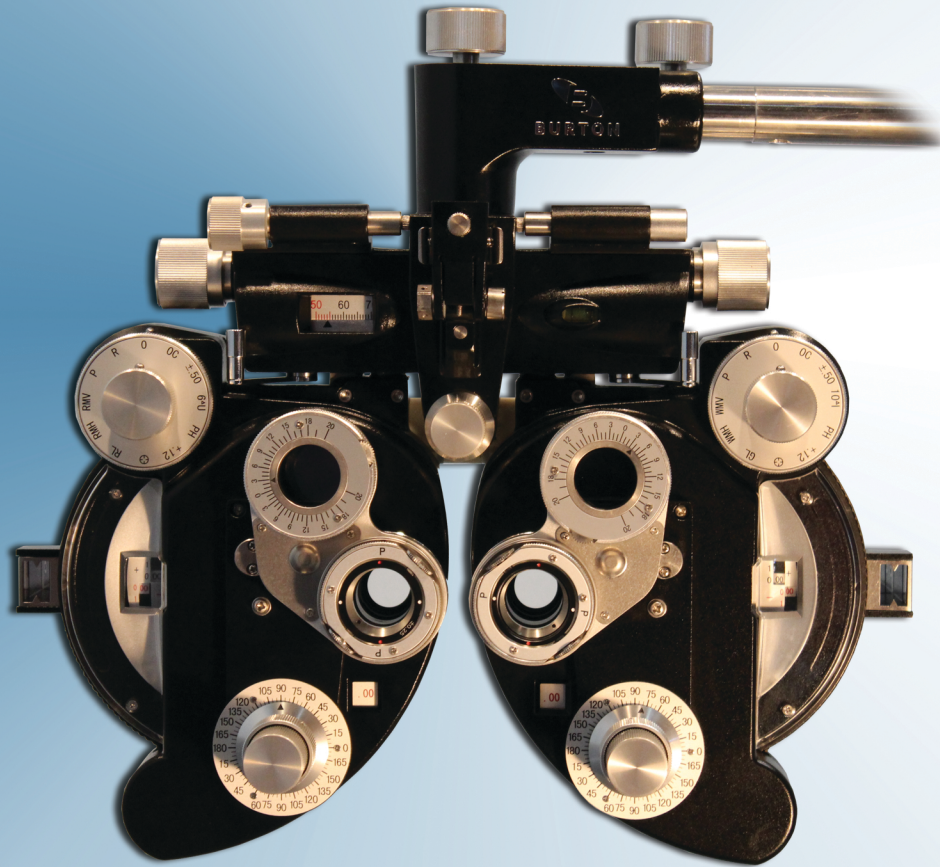

BURTON

Burton BR8500 Manual Refractor

Since 1947, Burton has set the standard for exceptional quality, value, service and support.

The Burton BR8500 manual refractor provides the perfect blend of style, function, precision and quality.

- Attractive proven design
- Precision excellence in refraction
- Cross cylinder and rotary prism wide field of view
- Employs a unique mechanism in the convergence system
- Greater testing range with the use of auxiliary lenses
- Oil Free bearings provide greater precision & durability
- High-grade coating performed on all lens surfaces

The Burton BR8500 has a proven attractive design and a comfortable feel to make the refraction process more relaxed. All the lenses are coated in high-grade plated film which eliminates any glare or ghost images.